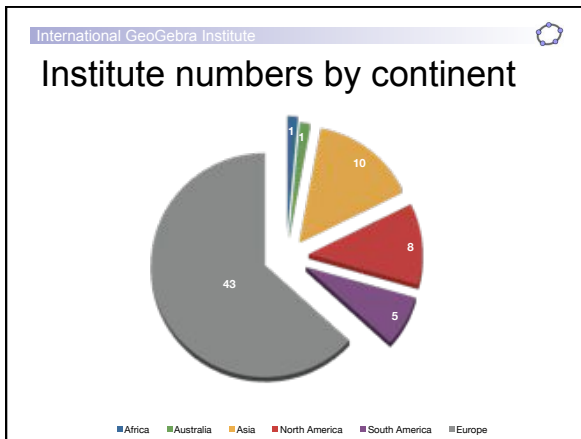

International GeoGebra Institute

International GeoGebra Institute

2007-2011

International GeoGebra Institute

Core Aims of IGI

- Teacher training and support
 - Offer workshops & support
- Material and software development
 - Share free materials
- Research
 - Encourage and coordinate collaborative research
- (Outreach)
 - Enable disadvantaged communities

International GeoGebra Institute

85 Current GeoGebra Institutes

62 countries. More coming soon ...

<http://www.geogebra.org/community>

International GeoGebra Institute

- International GeoGebra Institute
- ### Difficulties of serving large communities
- GIs can reach mostly local teachers/communities
 - Members work in different institutions
 - Large geographical areas to cover
 - If many people involved that results too large staff
 - Maintain independence of work